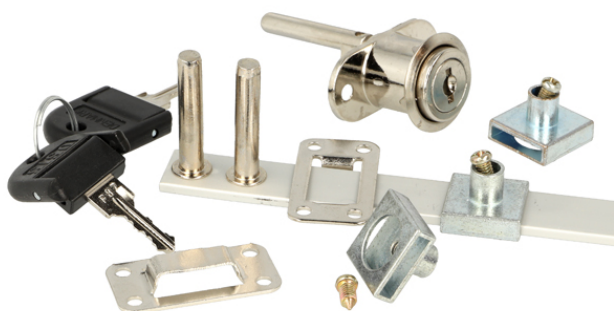

PRODUCT SHEET

Description:

Cent. Lock 1018/600mm, ø19x20mm, 40mm Tail, NPL, HCK SISO, 8 Pegs, Complete W/1x600mm Locking Bar, 2 x Metal Bar Guides &, 3x8mm Adjustable Pegs

Item number:

14.03.105-0

Units	Box	Carton	HS Code	Barcode
Pcs.	24	120	8301300000	
				5704866034715