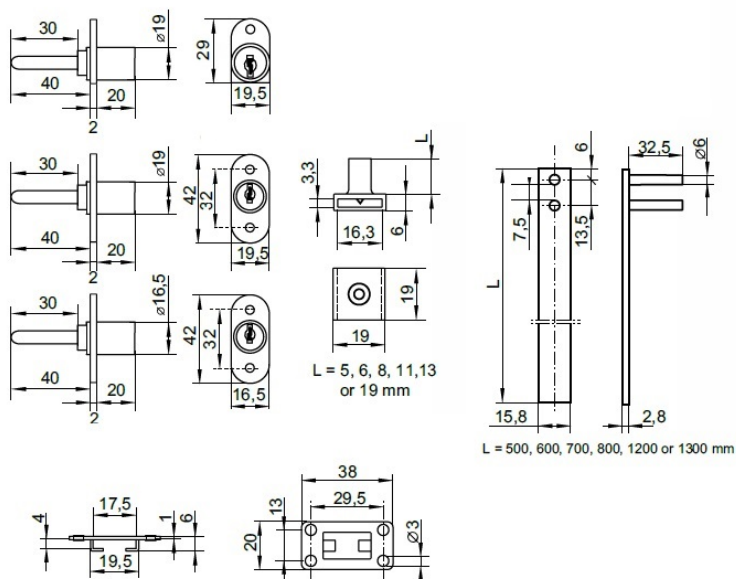

PRODUCT SHEET

Description:

Cent. Lock 1018/600mm, ø19x20mm, 40mm Tail, NPL, HCK SISO, 8 Pegs, Complete W/1x600mm Locking Bar, 2 x Metal Bar Guides &, 3x8mm Adjustable Pegs

Item number:

14.03.105-0

Units	Box	Carton	HS Code	Barcode
Pcs.	24	120	8301300000	
				5704866034715